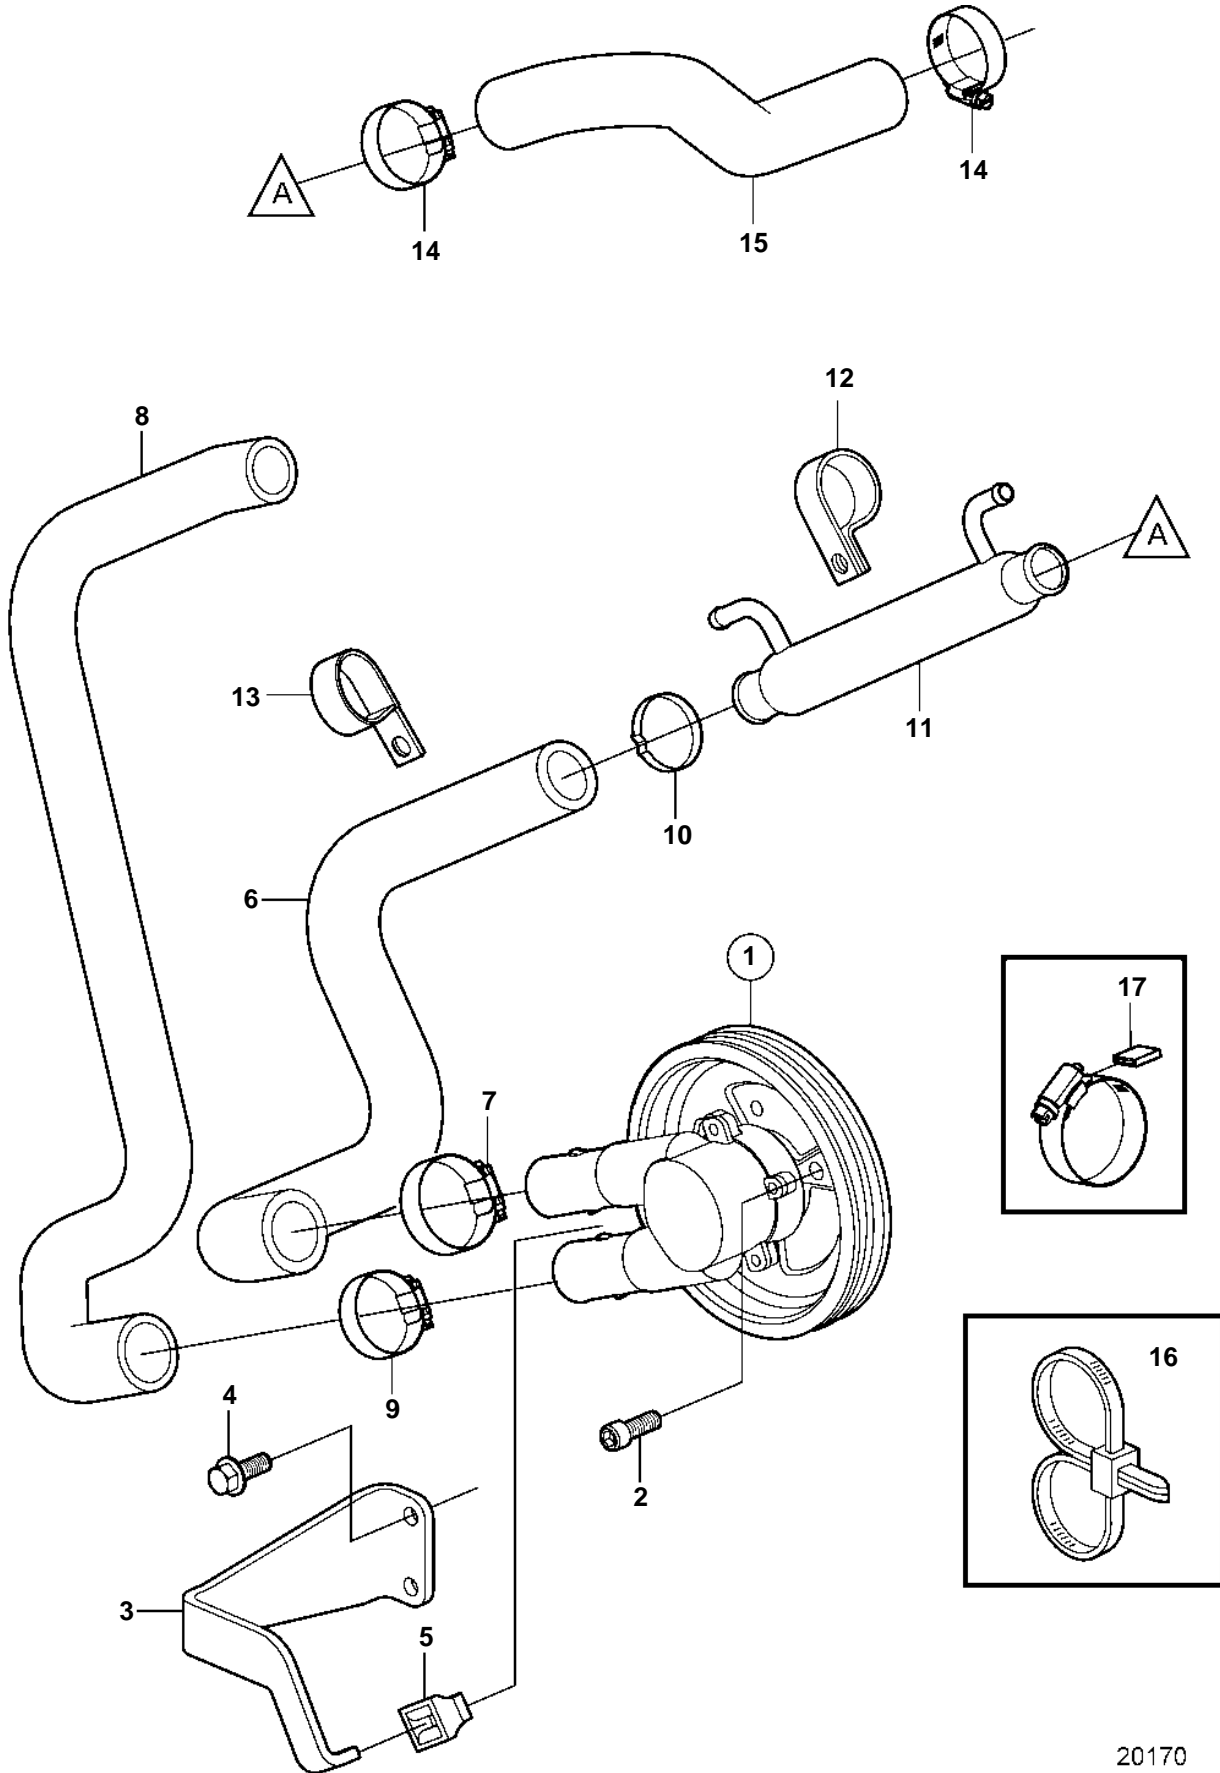

5.7GL-A, 5.7GL-B, 5.0GL-A, 5.0GL-B

5.7GL-A, 5.7GL-B, 5.0GL-A, 5.0GL-B

REF	PART NO.	QTY	DESCRIPTION	SEE SEC.	NOTES
1	3862487	1	Pump	6928	
2	3857939	3	Screw		
3	3858241	1	Stay		
4	3853266	2	Screw		
5	3857954	1	Stop lug		
6	3858238	1	Hose		
7	3850422	1	Hose clamp		
8	3858237	1	Hose		
9	3853786	1	Hose clamp		
10	982645	1	Clamp		
11	3861786	1	Heat exchanger		
12	3861788	1	Bracket		
13	3853312	1	Clamp		
14	3853786	2	Hose clamp		
15	3861567	1	Hose		
16	3850115	1	Retainer		
17	3858532	X	Cover		W=0.465" (11.8mm)